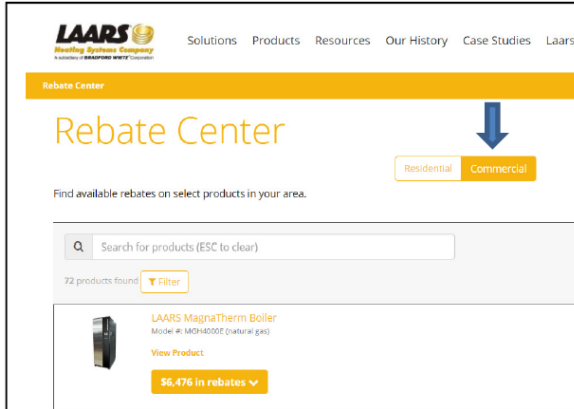

FOR IMMEDIATE RELEASE

Commercial Rebate Finder

Laars is pleased to announce the addition of a Commercial Product Rebate Finder to the currently existing Residential Product Rebate Finder launched in 2018. The Commercial Product Rebate Finder works just like the Residential Product Rebate Finder with access from the individual product pages or from the Laars Rebate Center page. Simply type in the zip code you are researching and click the update button.